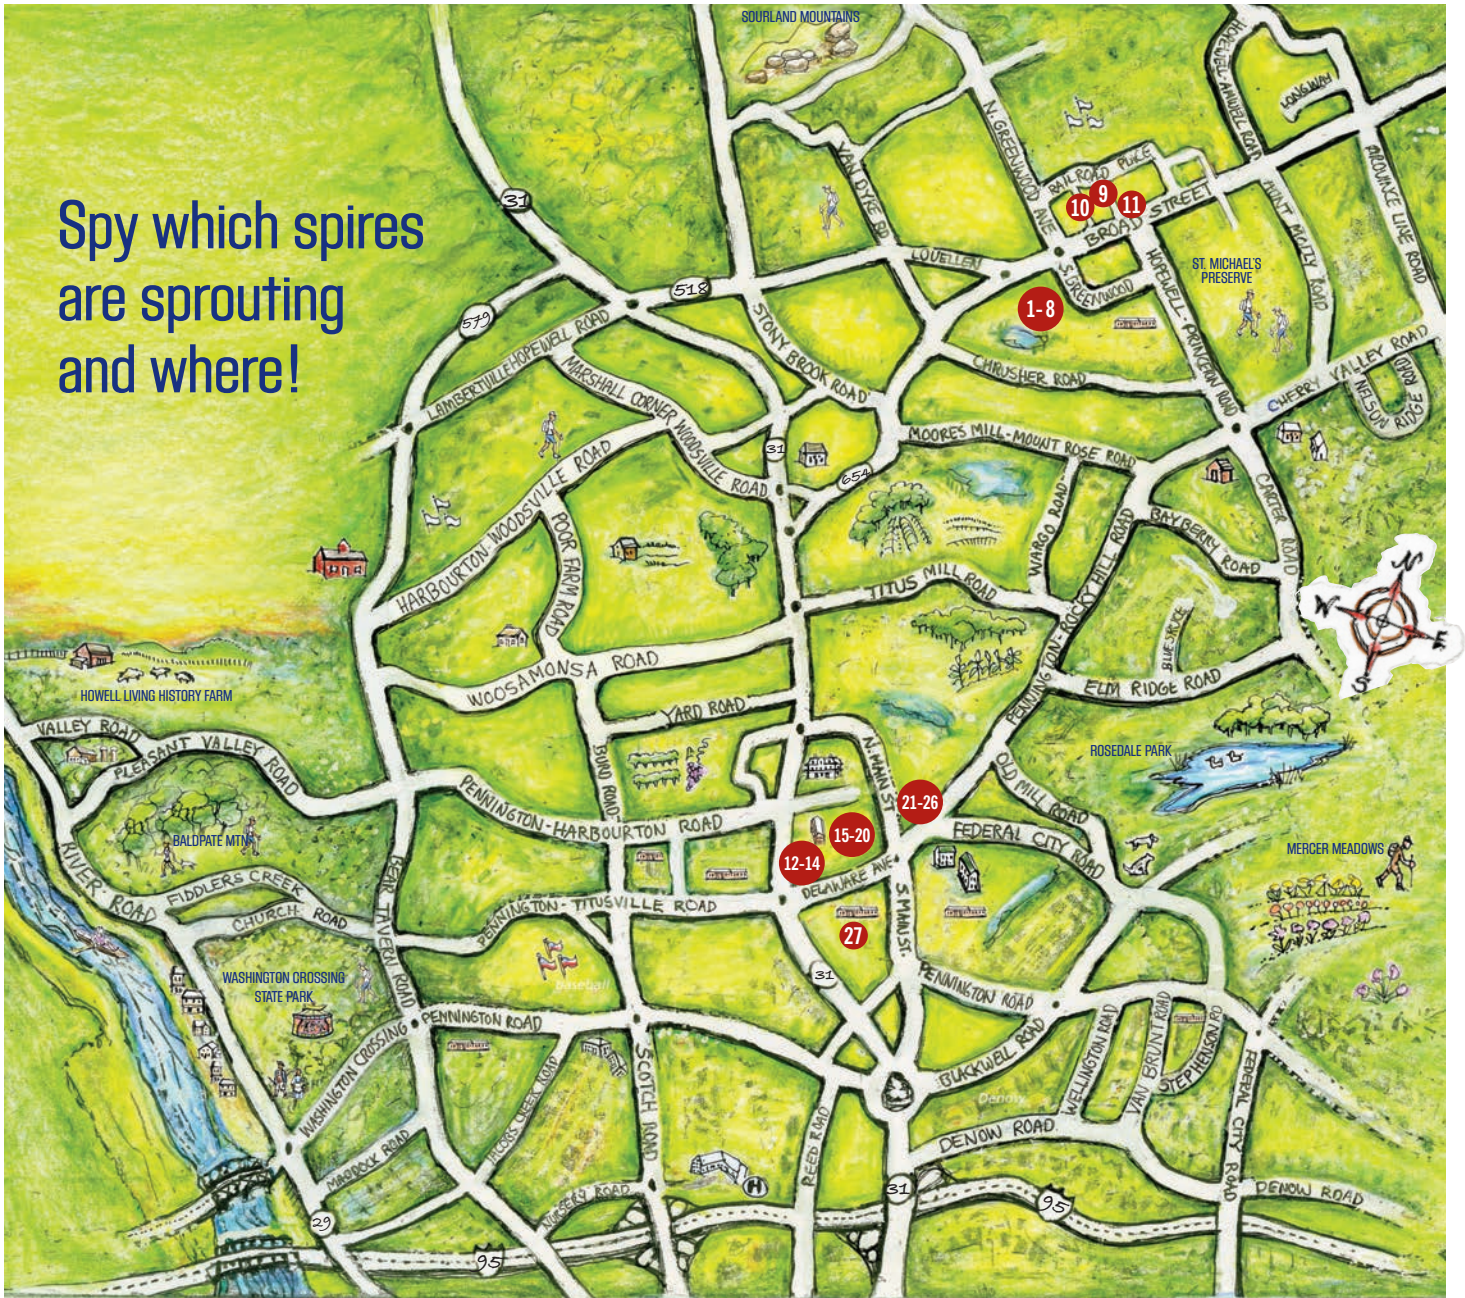

# ArtSpires | OUT OF THE ASHES 2020

Spy which spires are sprouting and where!

ArtSpires is the newest community art project and exhibition by the Hopewell Valley Arts Council with sculptures on display from September 2020 through spring 2021. The ArtSpires project commemorates the loss of native ash trees from the harmful effects of the emerald ash borer beetle as part of the organization's ongoing initiative *Out of the Ashes: Art Emerging from Fallen Trees*. See one you love? We will be auctioning the spires off in December to benefit the artists and the Arts Council, stay tuned!

Spire No: 02  
Hopewell Borough Park  
9 S. Greenwood Ave, Hopewell  
***Oh Henry!***  
**Jodi Walker**

Spire No: 03  
Hopewell Borough Park  
9 S. Greenwood Ave, Hopewell  
***Four Seasons at Beechwood Farm***  
**Lucia Stout**

Spire No: 24  
Kunkel Park  
King George Road, Pennington  
***Walk a Mile in His Shoes***  
**Kate Pollack**

Spire No: 25  
Kunkel Park  
King George Road, Pennington  
***Field of Vision***  
**Kathryn Nicolai**