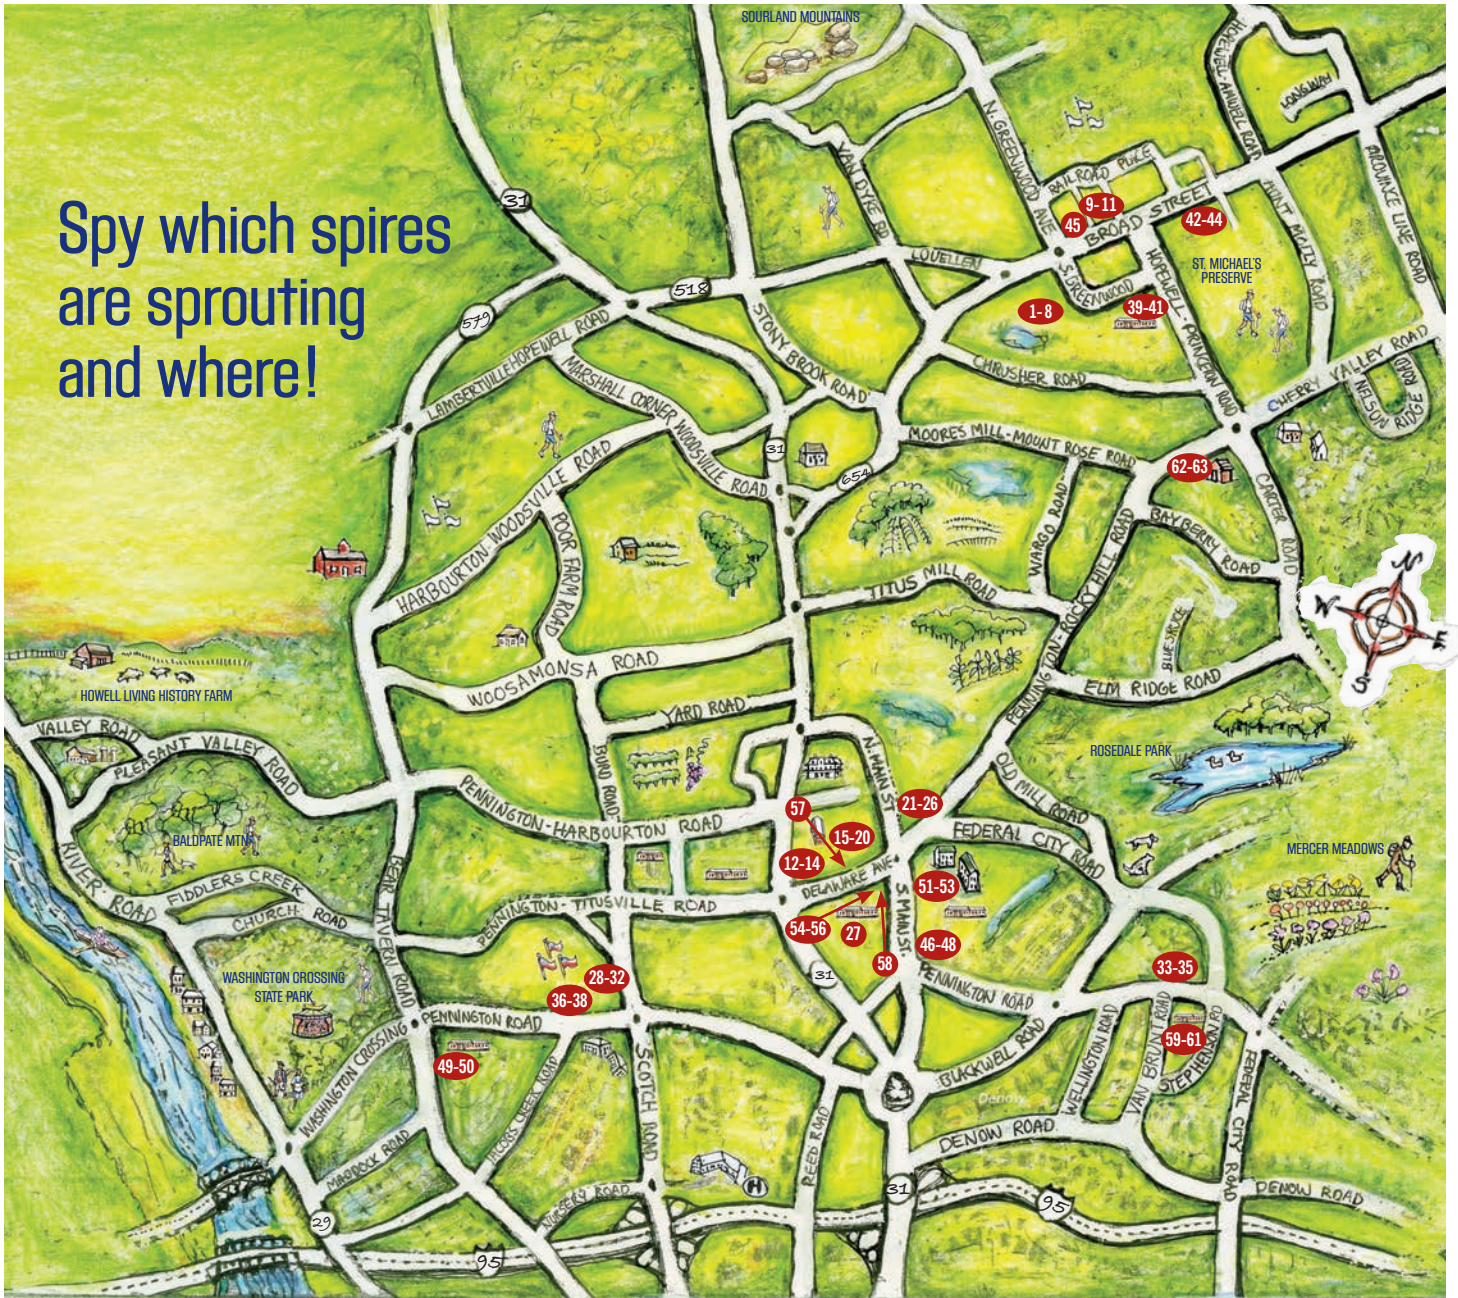

# ArtSpires | OUT OF THE ASHES 2020

Spy which spires are sprouting and where!

ArtSpires is the newest community art project and exhibition by the Hopewell Valley Arts Council with sculptures on display from September 2020 through spring 2021. The ArtSpires project commemorates the loss of native ash trees from the harmful effects of the emerald ash borer beetle as part of the organization's ongoing initiative *Out of the Ashes: Art Emerging from Fallen Trees*. See one you love? We will be auctioning the spires off in December to benefit the artists and the Arts Council, stay tuned!

Spire No: 02  
Hopewell Borough Park  
9 S. Greenwood Ave, Hopewell  
***Oh Henry!***  
Jodi Walker

Spire No: 03  
Hopewell Borough Park  
9 S. Greenwood Ave, Hopewell  
***Four Seasons at Beechtree Farm***  
Lucia Stout