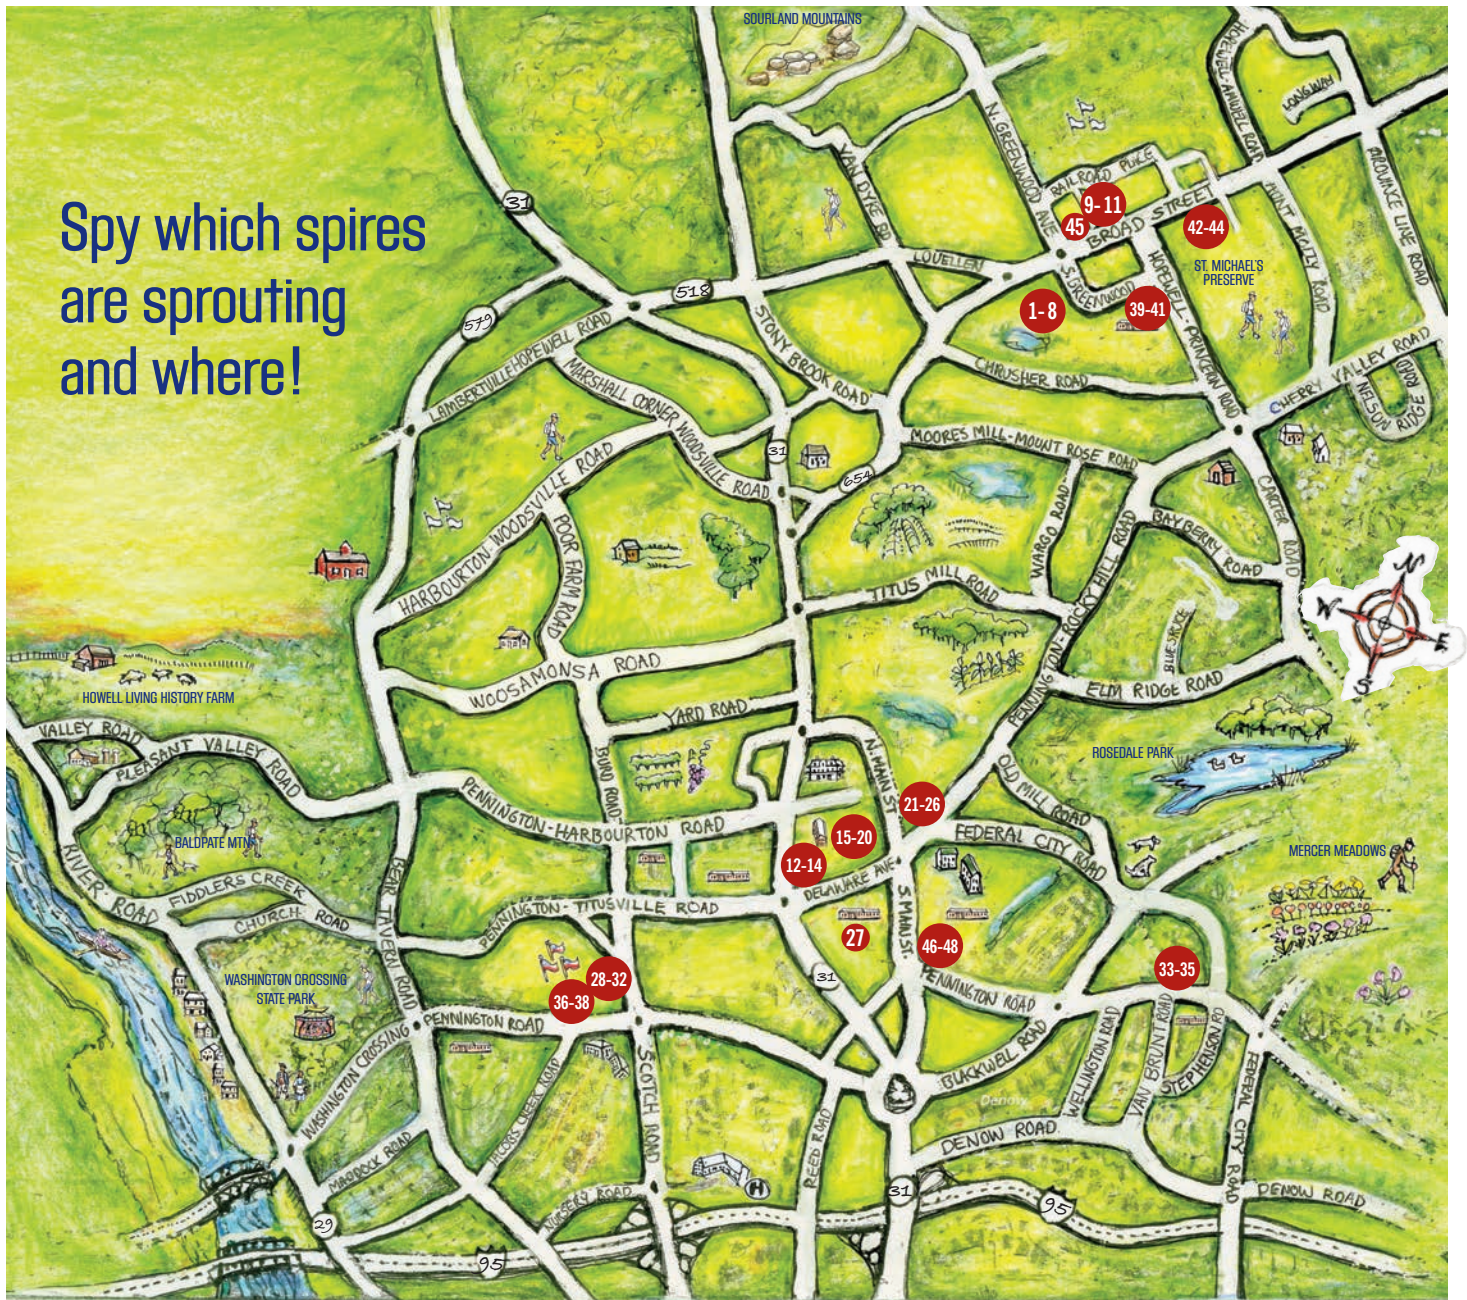

ArtSpires | OUT OF THE ASHES 2020

Spy which spires are sprouting and where!

ArtSpires is the newest community art project and exhibition by the Hopewell Valley Arts Council with sculptures on display from September 2020 through spring 2021. The ArtSpires project commemorates the loss of native ash trees from the harmful effects of the emerald ash borer beetle as part of the organization's ongoing initiative *Out of the Ashes: Art Emerging from Fallen Trees*. See one you love? We will be auctioning the spires off in December to benefit the artists and the Arts Council, stay tuned!

Spire No: 02
Hopewell Borough Park
9 S. Greenwood Ave, Hopewell
Oh Henry!
Jodi Walker

Spire No: 03
Hopewell Borough Park
9 S. Greenwood Ave, Hopewell
Four Seasons at Beechwood Farm
Lucia Stout

Spire No: 04
Hopewell Borough Park
9 S. Greenwood Ave, Hopewell
A Day More of Life
Jorge Sanchez